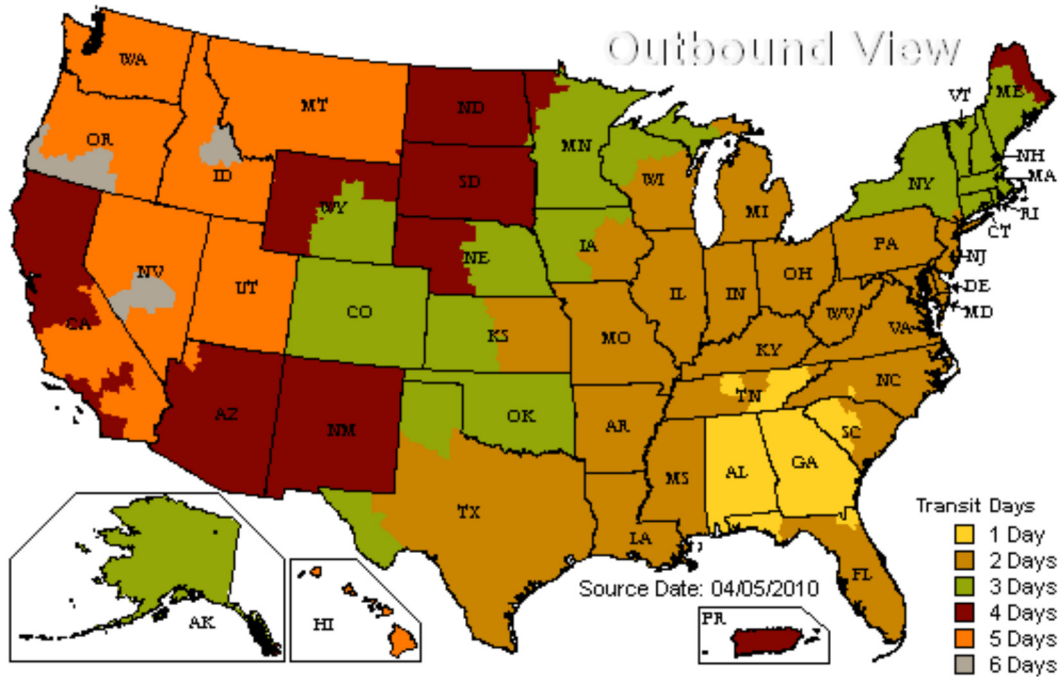

U.S. Ground Map Results

Business days in transit from: POWDER SPRINGS, GA 30127

Service Map colors may vary due to differences in hardware and software. This map is a general representation of UPS Ground transit times. For service availability and to calculate the delivery time for a package shipped between a specific origin and destination worldwide, select **Calculate Time & Cost** in the **Shipping** tab.